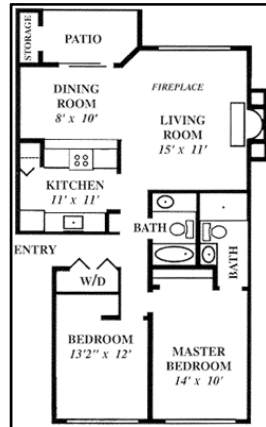

OSWEGO COVE

Welcome to *Oswego Cove*

Oswego Cove provides you with the prestige of living in the exclusive **Mountain Park Residential Community** with easy access to Interstate 5, Highway 217, Washington Square, and downtown Portland. Inside each unit you will find deluxe appliances, Louvre blinds, wood burning fireplaces in select units, full-sized washers and dryers in every unit, and private patios or balconies. With a professional landscaped setting, membership to **Mountain Park Recreation Center**, seasonal swimming pool, spa, fitness room and optional garages you will be proud to call **Oswego Cove** home.